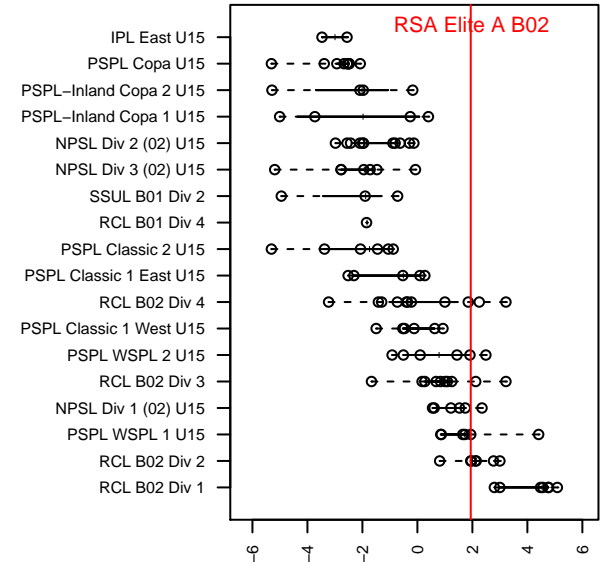

RSA Elite A B02

RSA Elite
 Puyallup, WA
 B02 total strength=1485
 attack=17.23 defense=6.69
 fall league = PSPL WSPL 1 U15
 notes= Harris 2016

alt names used:
 RSA Elite Boys 2002 Harris
 RSA ELITE BU15 HARRIS (WA)

Venues played:
 2016 Dungeness Cup BU16 Olympic
 2016 Tyee Cup B01-02 Gold
 2016 PSPL WSPL 1 U15
 2016 WA Cup HS Gold U15

RSA Elite A B02
 Dots are actual minus expected GF (blue circles) and GA (red triangles).
 Blue line is smoothed change in attack strength. Red is smoothed change in defense strength.

**attack and defense variance (black dot)
relative to other teams
and top 10 in region**

**attack and defense rating
relative to others at age
and all opponents in last 13 months**

Performance relative to 13 month average